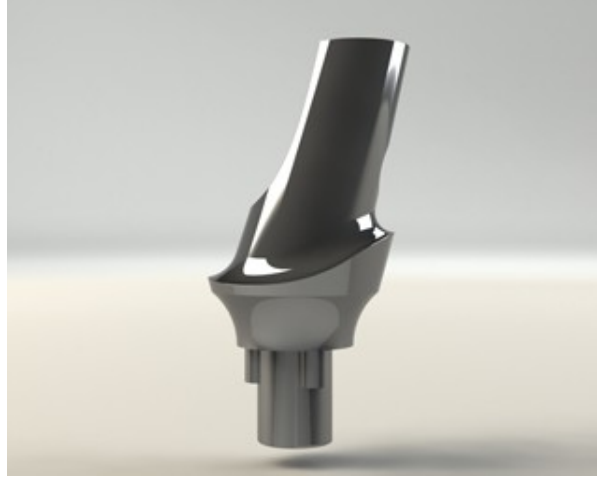

# Tri-Lobe System Angle Abutment

<b>Product Name</b>	<b>Height</b>	<b>Order Code</b>
15° Açılı Abutment Narrow Platform	2mm	TRI-108
20° Açılı Abutment Narrow Platform	2mm	TRI-109
25° Açılı Abutment Narrow Platform	2mm	TRI-110
15° Açılı Abutment Regular Platform	2mm	TRI-131
20° Açılı Abutment Regular Platform	2mm	TRI-132
25° Açılı Abutment Regular Platform	2mm	TRI-133
15° Açılı Abutment Wide Platform	2mm	TRI-152